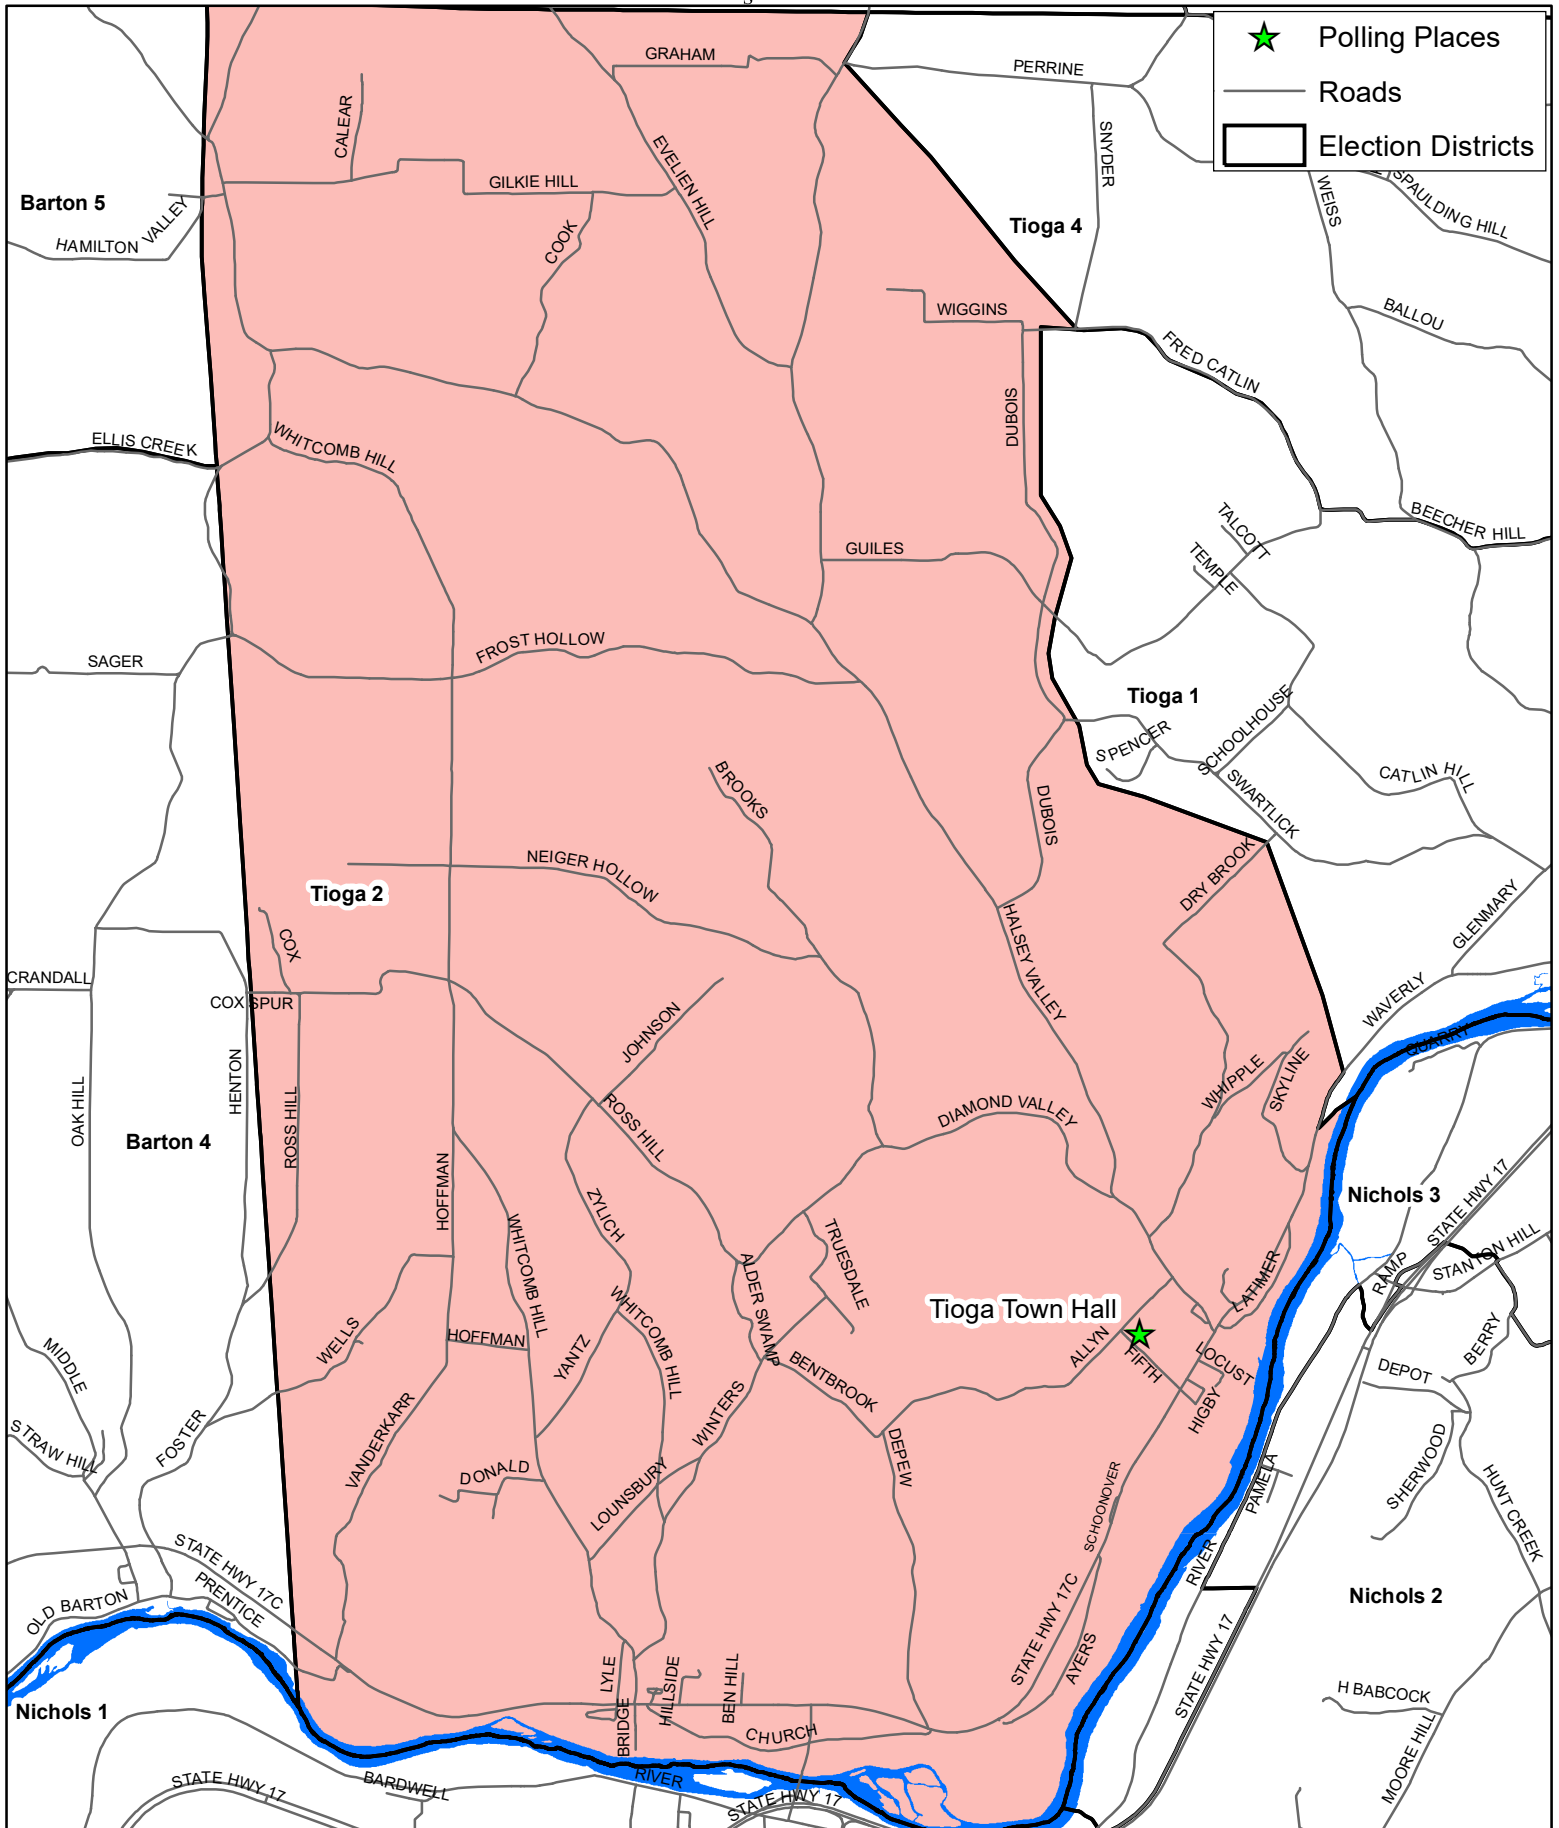

Tioga County Polling Districts

Tioga 2

Tioga County Board of Elections
 Bernadette Toombs & James Wahls
 1062 State Route 38, Owego, New York 13827
 Ph: (607) 687-8261

Map Publication Date:
 March 2019

- ★ Polling Places
- Roads
- Election Districts