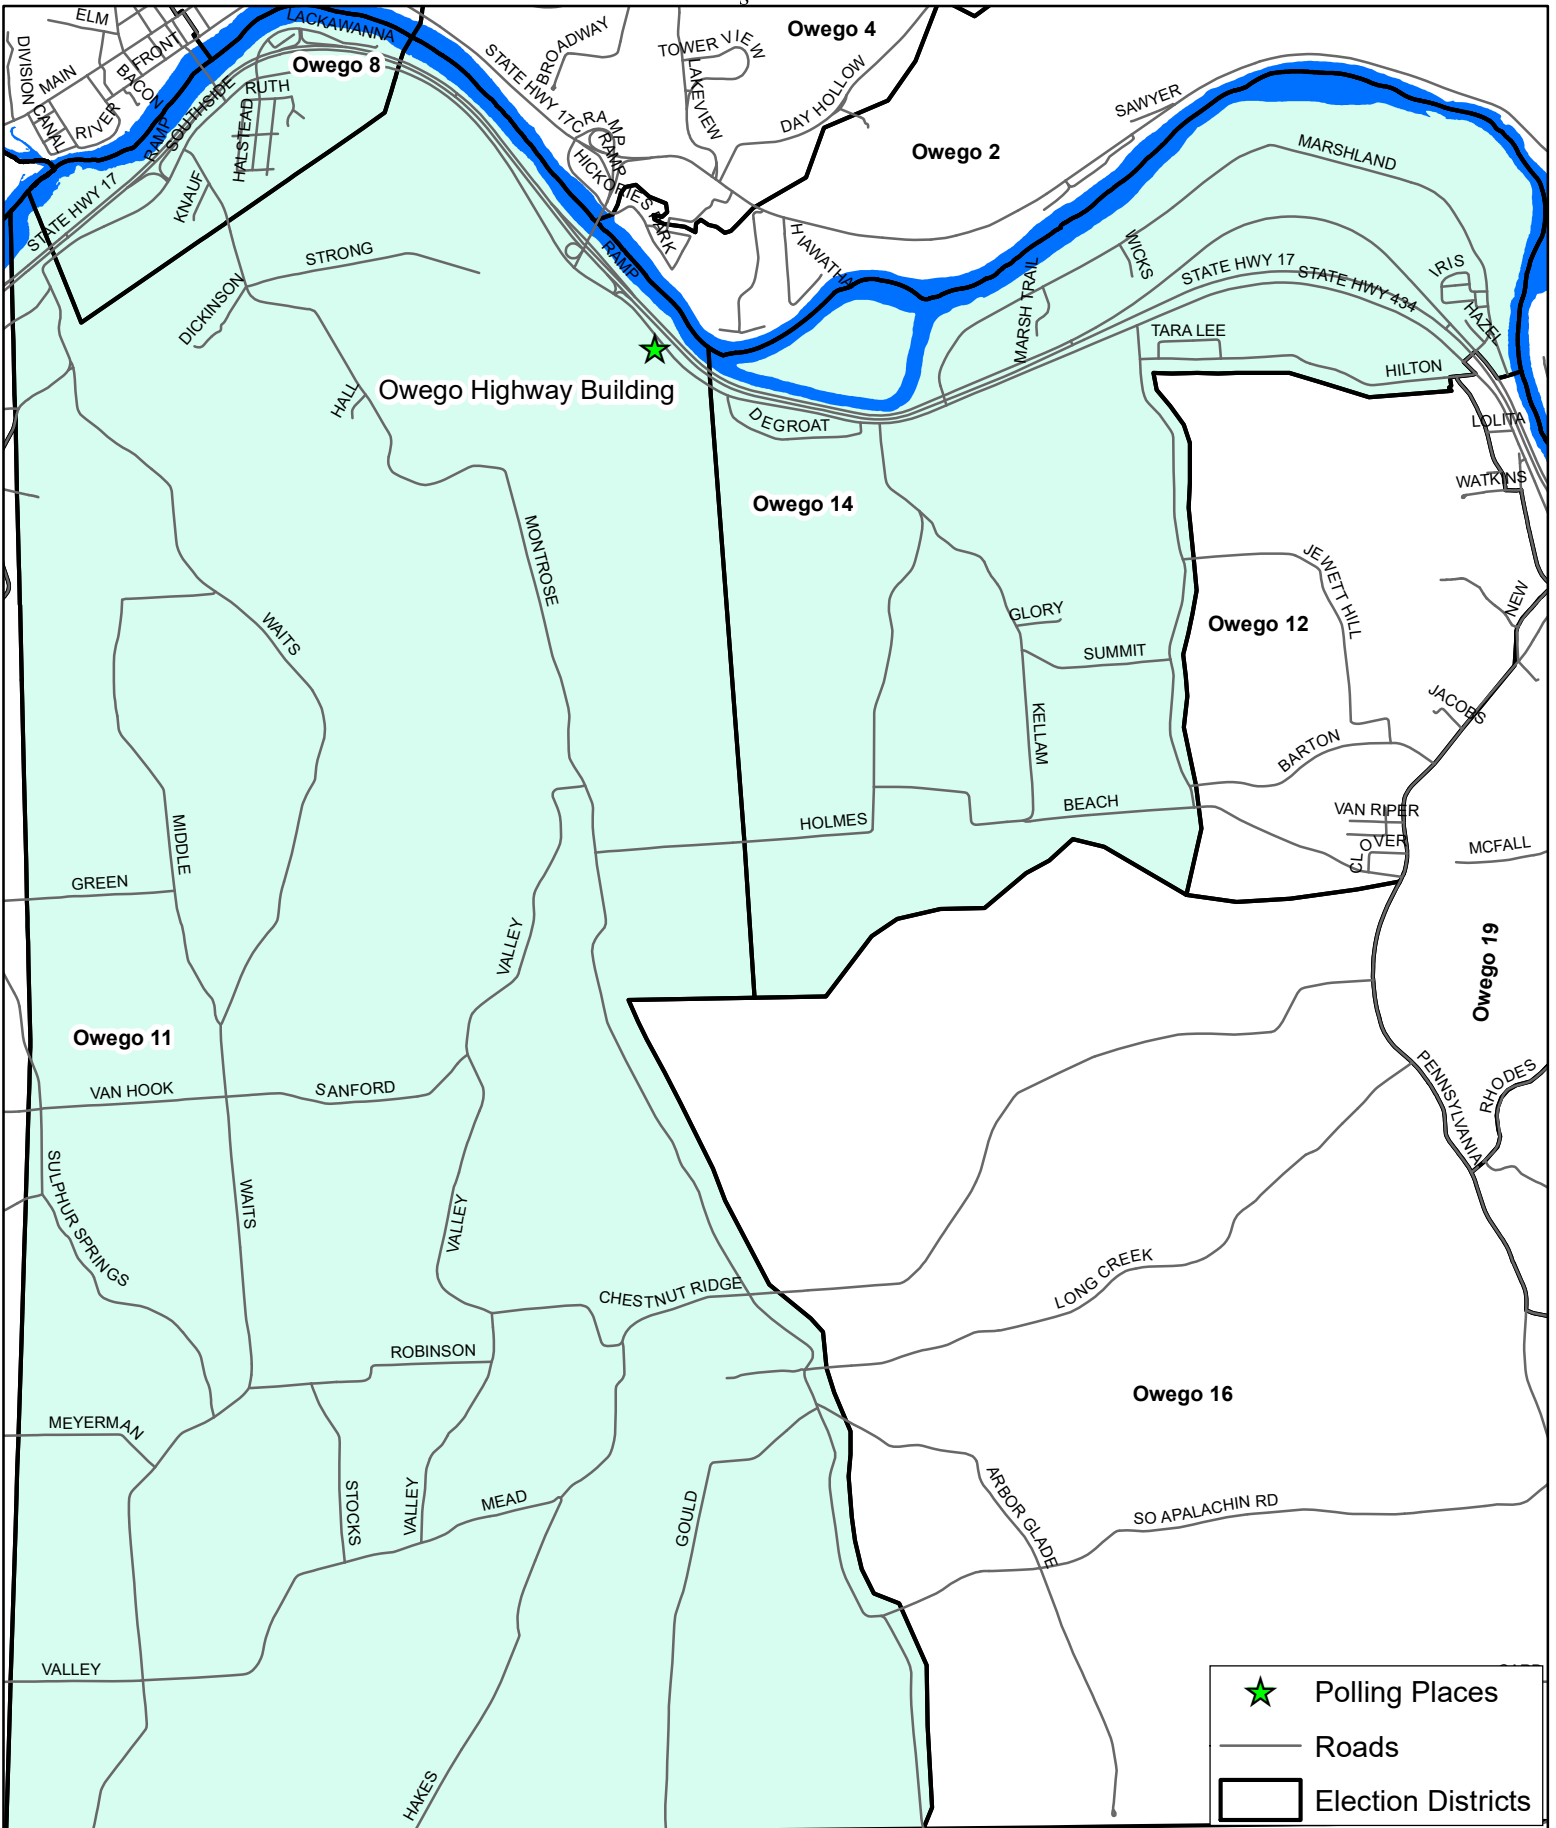

Tioga County Polling Districts

Owego 8,11,14

Tioga County Board of Elections
Bernadette Toombs & James Wahls
1062 State Route 38, Owego, New York 13827
Ph: (607) 687-8261

Map Publication Date:
April 2021