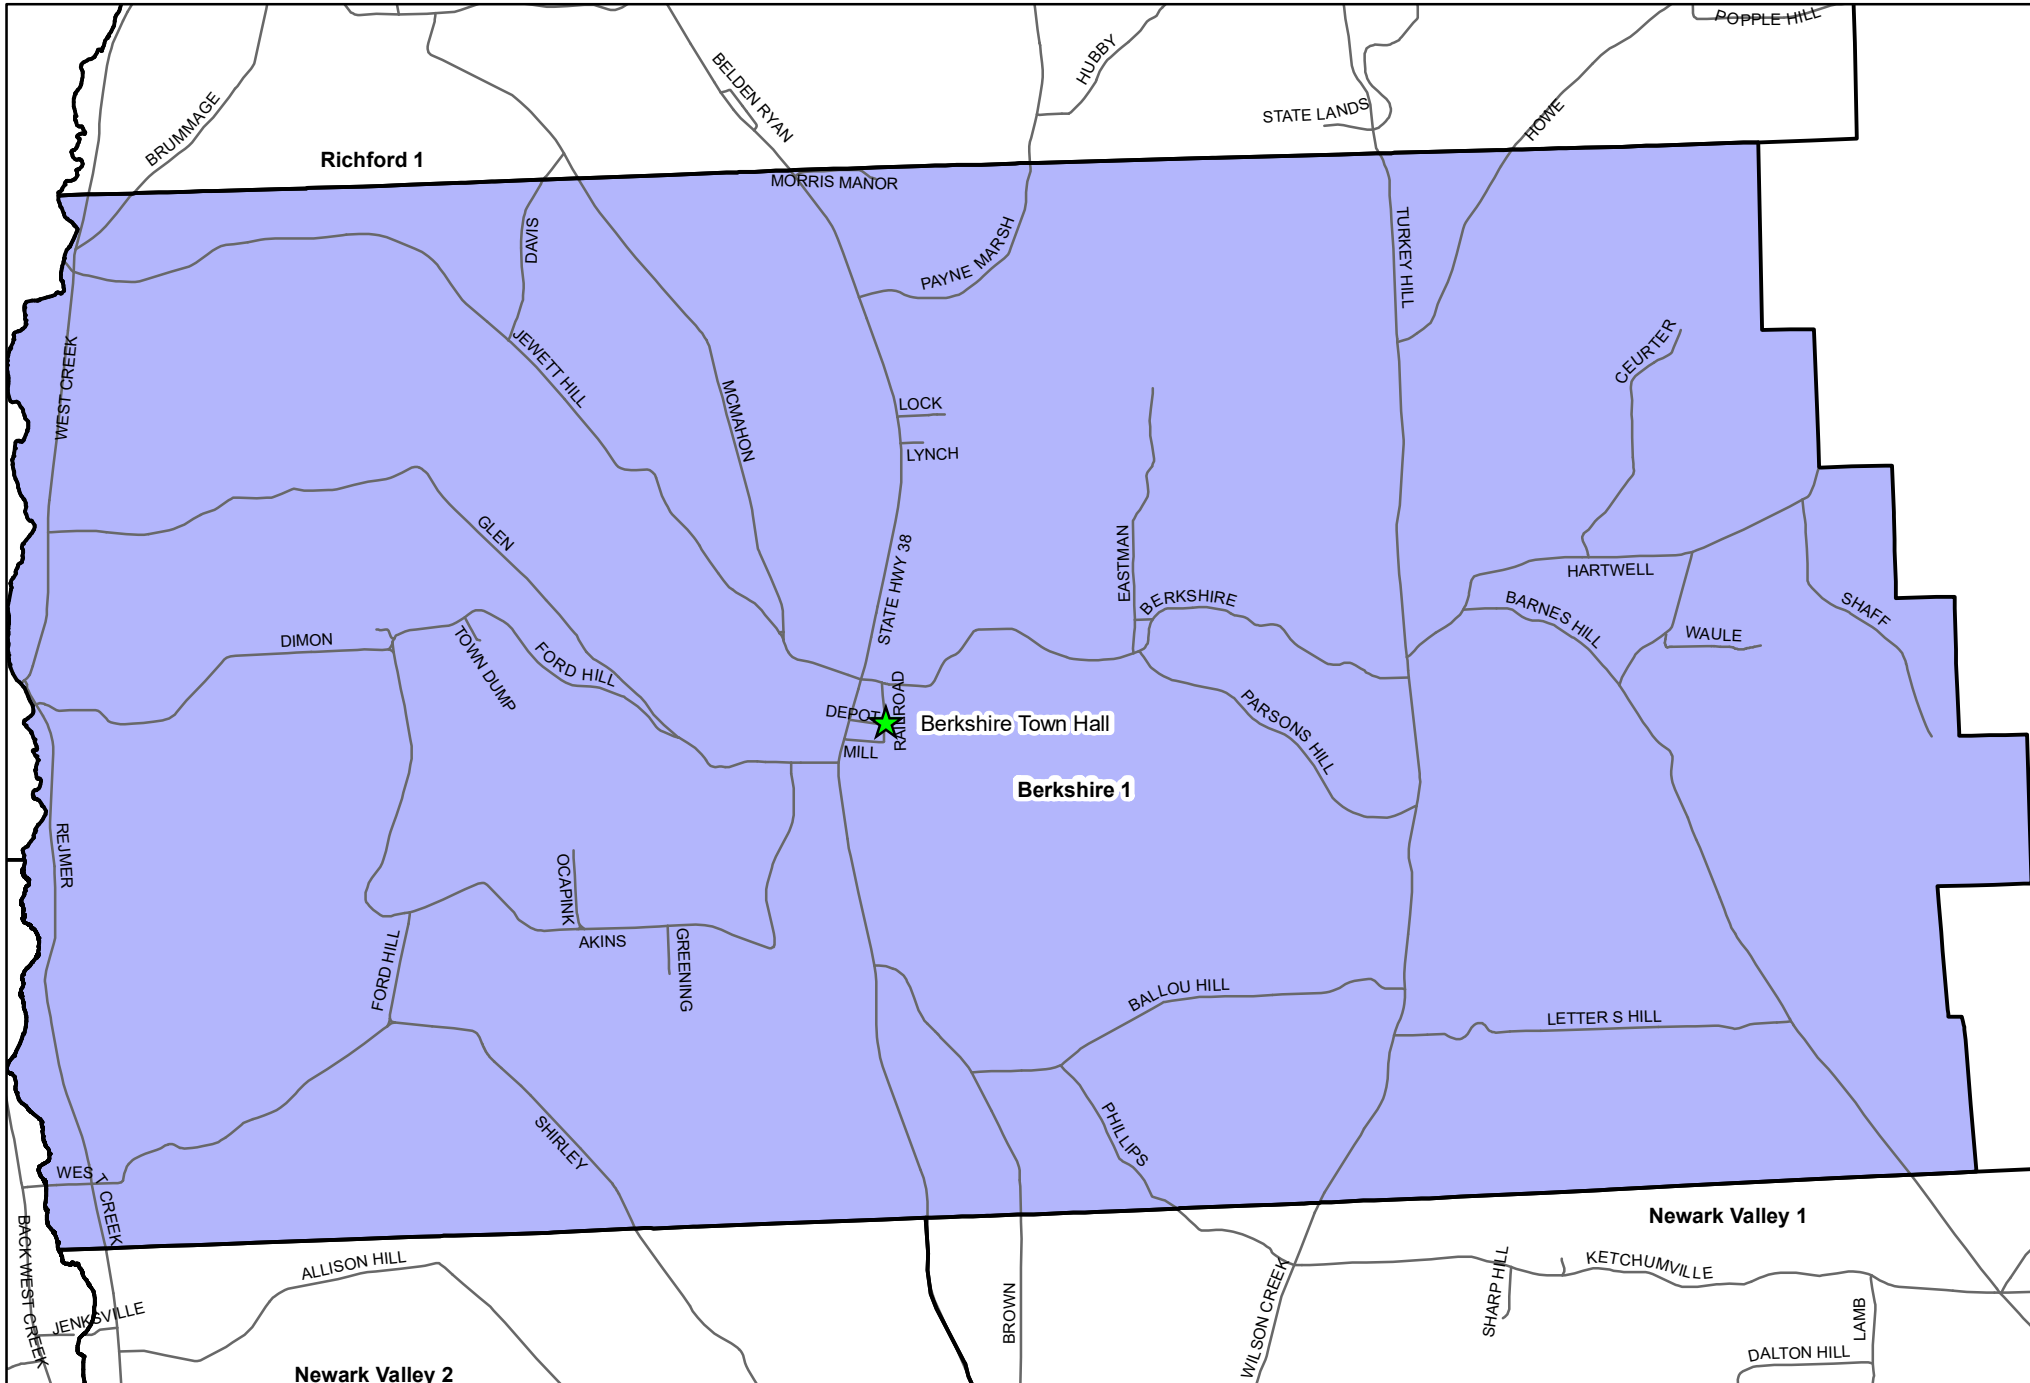

Tioga County Polling Districts

Berkshire 1

-  Polling Places
-  Election Districts
-  Roads

Tioga County Board of Elections
 Bernadette Toombs & James Wahls
 1062 State Route 38, Owego, New York 13827
 Ph: (607) 687-8261

Map Publication Date:
 March 2019

Tioga County makes no representations or warranties as to the accuracy or reliability of any information, resources or data provided, produced, compiled or otherwise utilized by any person, corporation or entity for any purpose whatsoever. The user or any third party may not rely upon the accuracy or reliability of such information, resources or data. Any user or third party assumes all risks and liability in the utilization of any information, resources or data.