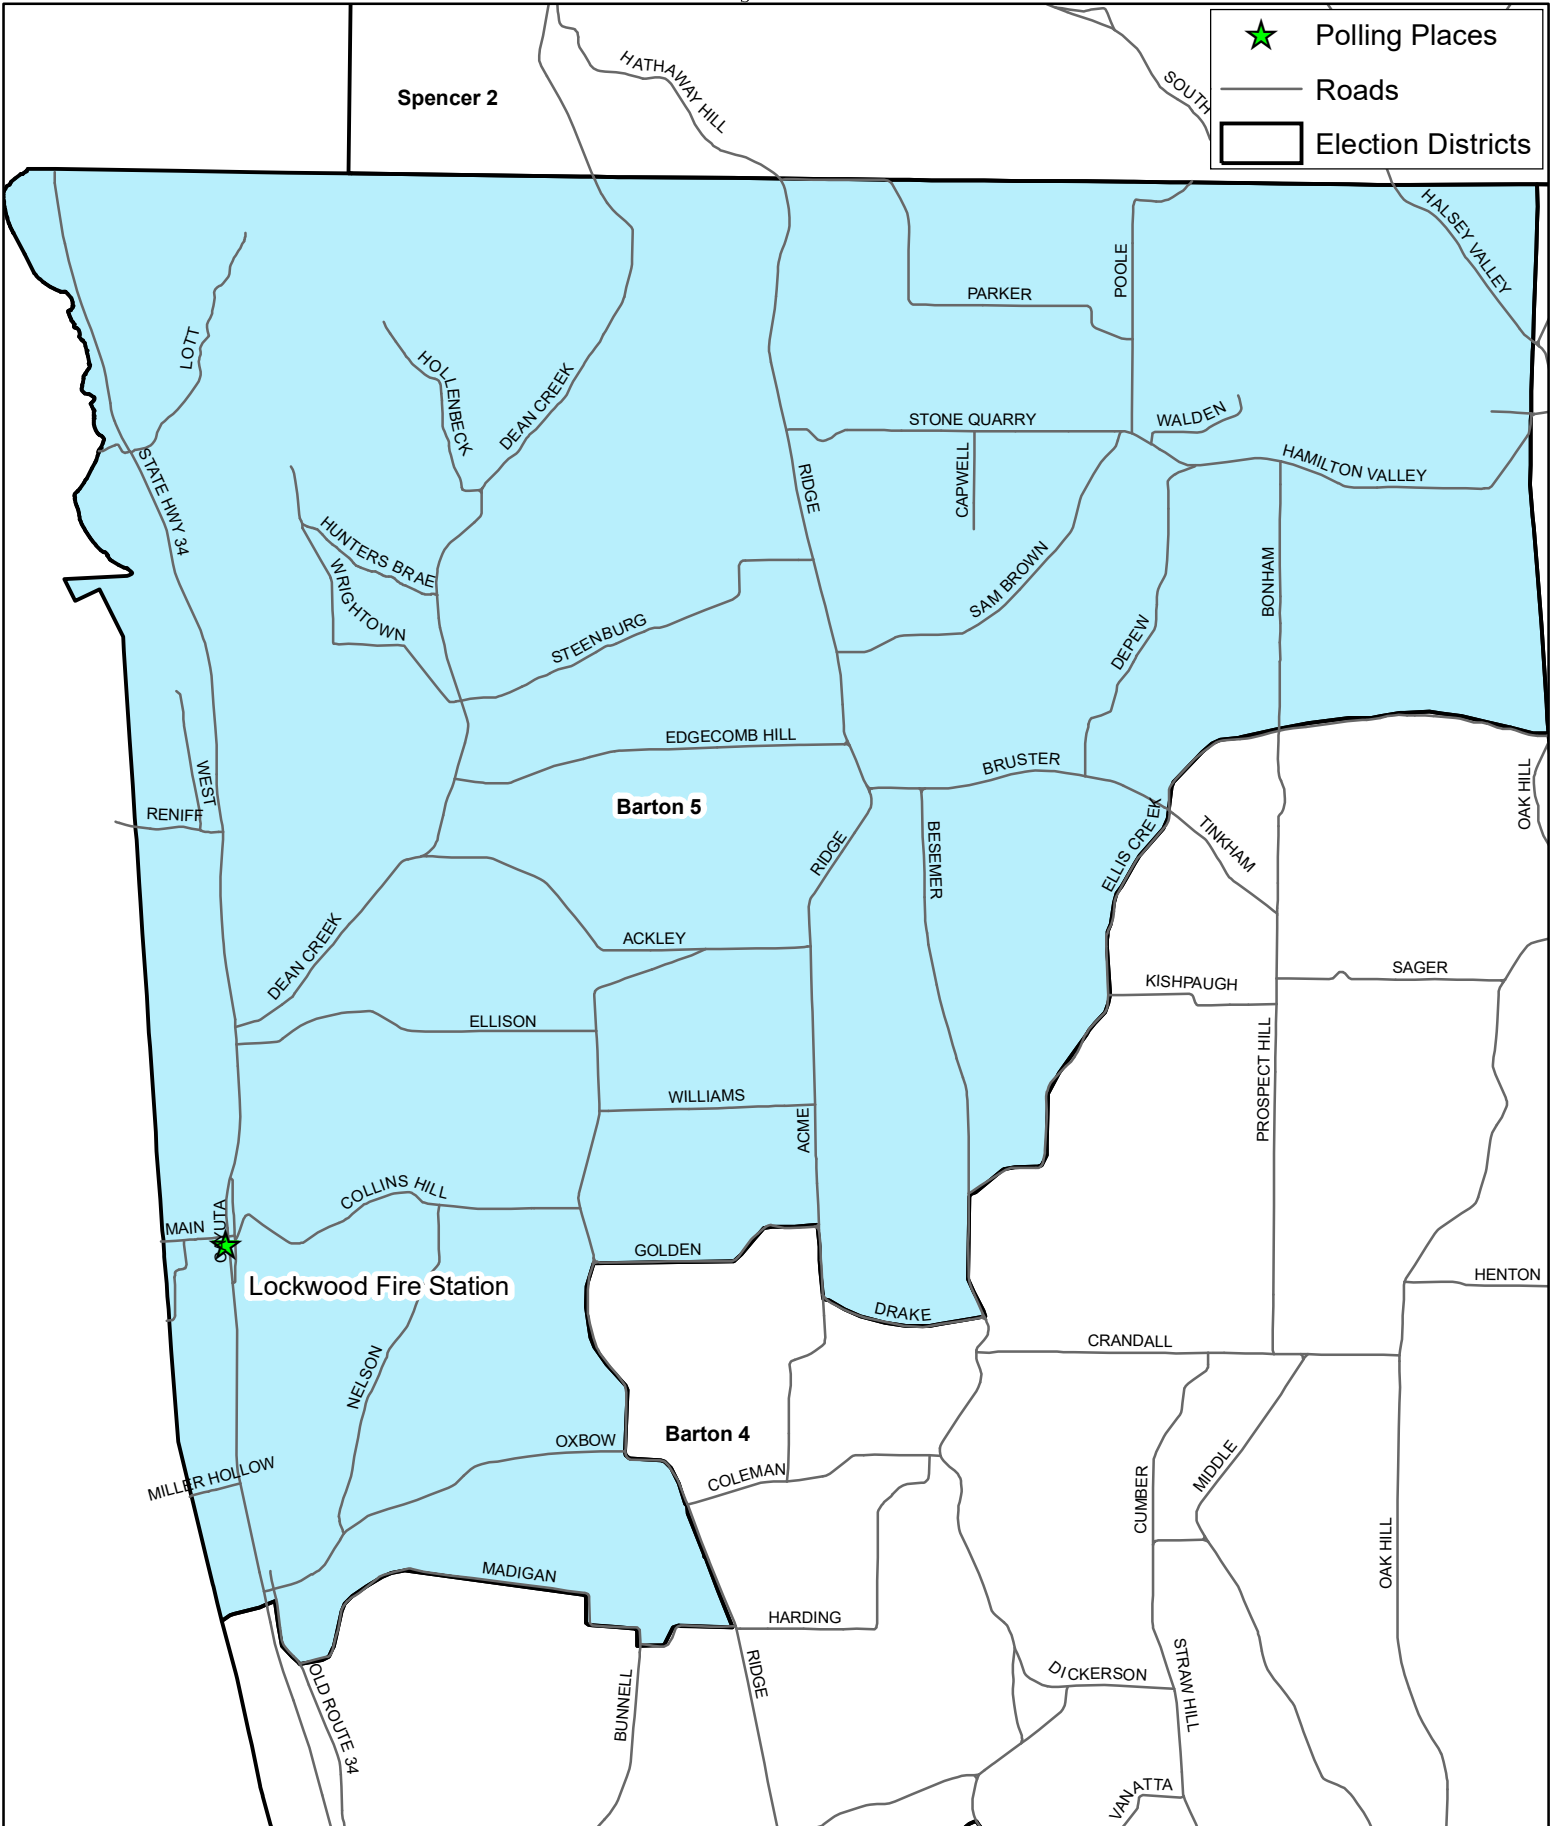

Tioga County Polling Districts Barton 5

Tioga County Board of Elections
Bernadette Toombs & James Wahls
1062 State Route 38, Owego, New York 13827
Ph: (607) 687-8261

Map Publication Date:
March 2019

Tioga County makes no representations or warranties as to the accuracy or reliability of any information, resources or data provided, produced, compiled or otherwise utilized by any person, corporation or entity for any purpose whatsoever. The user or any third party may not rely upon the accuracy or reliability of such information, resources or data. Any user or third party assumes all risks and liability in the utilization of any information, resources or data.